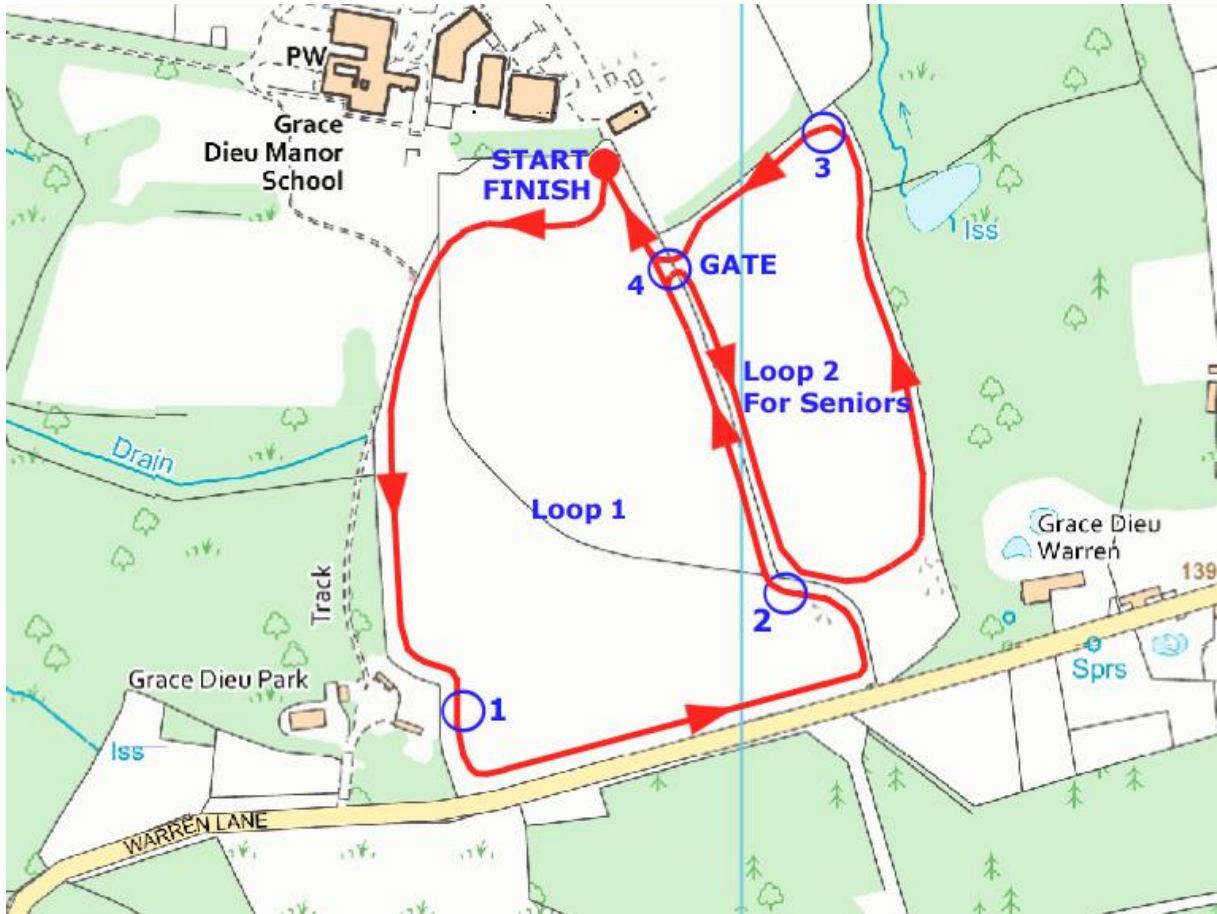

*Shepshed
Running Club*

SHEPSHED RUNNING CLUB

DERBY RUNNER CROSS COUNTRY LEAGUE – 2019-20 SEASON

Leicester Division

Date	26 th January 2020	
Venue	Grace Dieu Manor School, Thringstone, Coalville, Leicestershire, LE67 5UG	
Location	On the A512 between Shepshed and Ashby Approximately 2 miles from Shepshed Grid Reference SK438179	
Start times	Juniors	10.30 am
	Men	10.55 am
	Women	11.05 am

***There are limited toilet and changing facilities – PLEASE KEEP THEM CLEAN!
NO MUDDY SHOES INDOORS PLEASE – shoe covers will be available
CAR SHARING IS ESSENTIAL – MINIMUM 3 RUNNERS PER CAR***

Course details	Approximately 5 miles over 2 laps, undulating with some steep sections, across fields, soft uneven ground and through woods with mud, tree roots and rocks. There are narrow sections of wooden boardwalk, a very short section of hard path and two stream crossings.	
Footwear	Studs advised, spikes not recommended for main race because of rocky ground, boardwalk and hard path.	
Post-Race Event	Thringstone Members Club Loughborough Road, Thringstone, LE67 8LR Turn left out of the school on the A512 and then take the first left for Thringstone. The club is on the left after 200 meters.	
Entry Fee	£6.00 per runner	£2.00 for juniors <i>this includes a donation to the School for parking</i>
Contact	David Hattersley 07773 432892	

Shepshed
Running Club

Shepshed Running Club – Grace Dieu Cross Country – 26th January 2020 – 2 Laps
Marshal  Route  Stream 

Tents can be erected in the same field as the finish

Please park as directed and do not park on the entrance road

Please note that the exit crosses the course and you will not be allowed to drive out when runners are crossing the road

The start position and route are different to last year

Junior Race Route – 1 or 2 laps