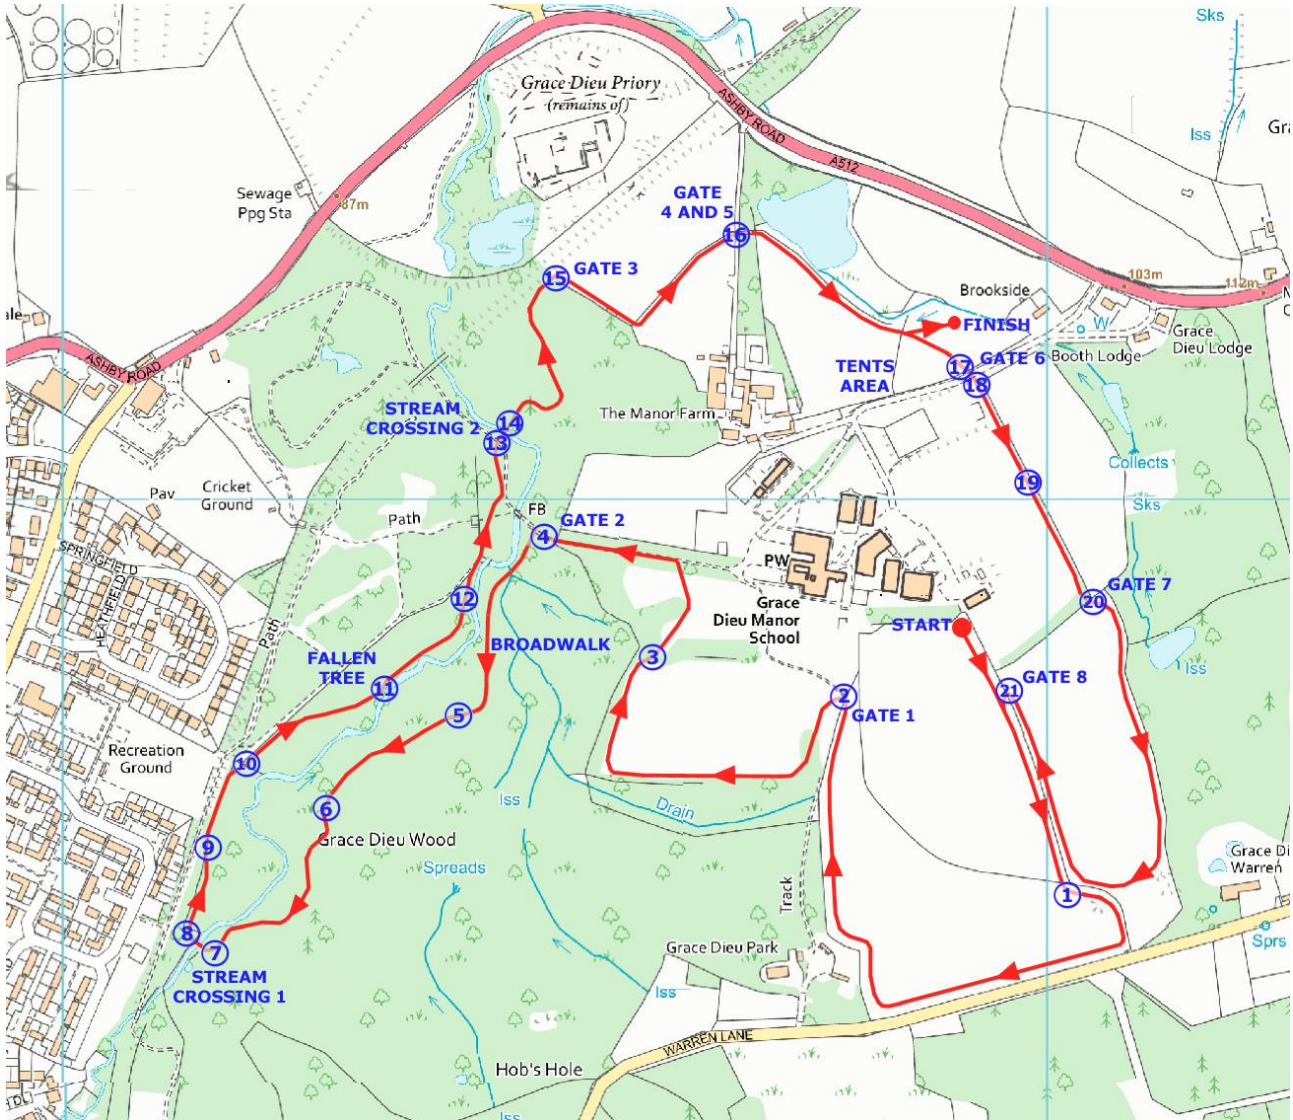

*Shepshed
Running Club*

SHEPSHED RUNNING CLUB

DERBY RUNNER CROSS COUNTRY LEAGUE – 2019-20 SEASON

Leicester Division

Date	26 th January 2020	
Venue	Grace Dieu Manor School, Thringstone, Coalville, Leicestershire, LE67 5UG	
Location	On the A512 between Shepshed and Ashby Approximately 2 miles from Shepshed Grid Reference SK438179	
Start times	Juniors	10.30 am
	Men	10.55 am
	Women	11.05 am

***There are limited toilet and changing facilities – PLEASE KEEP THEM CLEAN!
NO MUDDY SHOES INDOORS PLEASE – shoe covers will be available
CAR SHARING IS ESSENTIAL – MINIMUM 3 RUNNERS PER CAR***

Course details	Approximately 5 miles over 2 laps, undulating with some steep sections, across fields, soft uneven ground and through woods with mud, tree roots and rocks. There are narrow sections of wooden boardwalk, a very short section of hard path and two stream crossings.	
Footwear	Studs advised, spikes not recommended for main race because of rocky ground, boardwalk and hard path.	
Post-Race Event	Thringstone Members Club Loughborough Road, Thringstone, LE67 8LR Turn left out of the school on the A512 and then take the first left for Thringstone. The club is on the left after 200 meters.	
Entry Fee	£6.00 per runner	£2.00 for juniors <i>this includes a donation to the School for parking</i>
Contact	David Hattersley 07773 432892	

Shepshed
Running Club

Shepshed Running Club – Grace Dieu Cross Country – 26th January 2020 – 2 Laps
Marshal  Route  Stream 

Tents can be erected in the same field as the finish

Please park as directed and do not park on the entrance road

Please note that the exit crosses the course and you will not be allowed to drive out when runners are crossing the road

The start position and route are different to last year

Junior Race Route – 1 or 2 laps